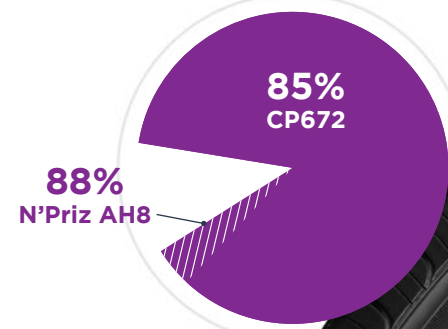

BY "ALL-SEASON", WE MEAN EVERY SEASON.

WE ARE LISTENING

Drivers are expecting more and more performance out of their all-season tires. The demand for passenger and truck tires has increased while the trend for winter tire demand is decreasing. The expectation for truer winter performance out of all-season tires has never been greater. Crafting a tire for the rigors of "every season" driving is what the Nexen Tire engineers set out to accomplish and the results are in...Introducing the newest pattern to Nexen's award winning lineup, the N'Priz AH8. With improved snow performance features to further your all-season driving confidence.

THE BEST JUST GOT BETTER

The wear resistance and winter performance of the N'Priz AH8 are far better than those of the CP672, and its total performance, including handling and noise performance, has been significantly improved as well.

TREAD WEAR

SNOW BRAKING

TARGET VEHICLES

MIDSIZE VEHICLE EXAMPLES:

Honda Accord / Kia Optima / Mazda 6 / Nissan Altima / Toyota Camry

LARGE VEHICLES EXAMPLES:

Chevrolet Impala / Ford Taurus / Dodge Charger / Nissan Maxima

TAKING OVER THE MARKET

N'Priz AH8 covers 88% of the market — a 3% increase in market coverage.